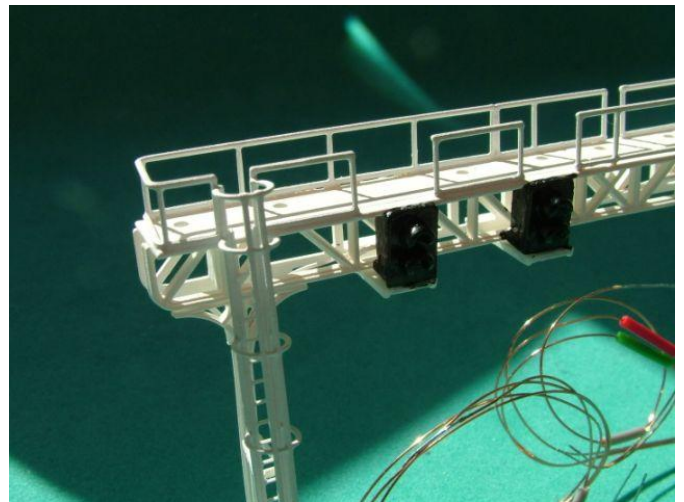

SN11 - Two Aspect Signal with Safety Cage

SN06 - 3 Aspect Signal with Safety Ring

GN02HH - Twin Track Gantry with 2 Aspect Heads

GN02HH - Close up view showing hand-rail detail

SN17 - 3 Light Shunt Signal (Red)

SN16 - Twin Junction Signal under construction

LN32 - Working Ratio Period Yellow Gas Light

LN01 - Modern Single White Street Light

LN15 - Modern Double White LED Yard Light

LN29 - Period Shaded Double White LED Yard Light

LN34 - TPM Yard Tower with Shaded Yellow Lights

LN02 - Modern Single Yellow Street Light