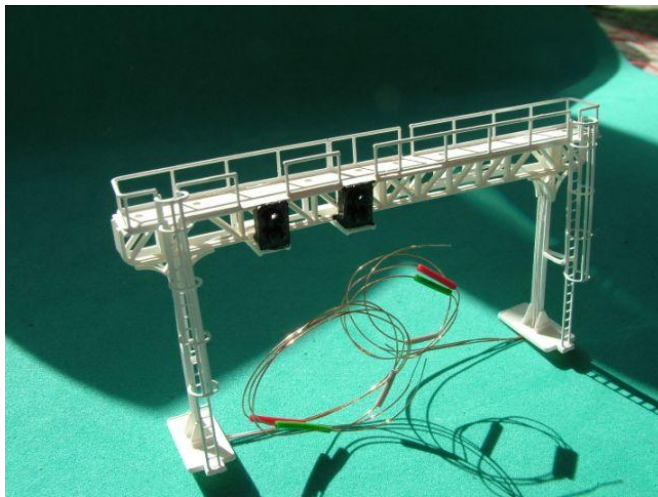

SN11 - Two Aspect Signal with Safety Cage

SN06 - 3 Aspect Signal with Safety Ring

GN02HH - Twin Track Gantry with 2 Aspect Heads

GN02HH - Close up view showing hand-rail detail

SN17 - 3 Light Shunt Signal (Red)

SN16 - Twin Junction Signal under construction

LN32 - Working Ratio Period Yellow Gas Light

LN01 - Modern Single White Street Light

LN15 - Modern Double White LED Yard Light

LN29 - Period Shaded Double White LED Yard Light

LN34 - TPM Yard Tower with Shaded Yellow Lights

LN02 - Modern Single Yellow Street Light