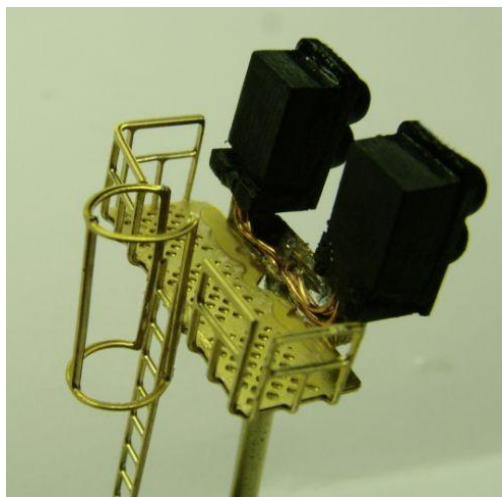

SN11 - Two Aspect Signal with Safety Cage

SN06 - 3 Aspect Signal with Safety Ring

GN02HH - Twin Track Gantry with 2 Aspect Heads

GN02HH - Close up view showing hand-rail detail

SN17 - 3 Light Shunt Signal (Red)

SN16 - Twin Junction Signal under construction

LN32 - Working Ratio Period Yellow Gas Light

LN01 - Modern Single White Street Light

LN15 - Modern Double White LED Yard Light

LN29 - Period Shaded Double White LED Yard Light

LN34 - TPM Yard Tower with Shaded Yellow Lights

LN02 - Modern Single Yellow Street Light